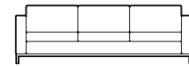

Options

Coffee tables
Ottomans

Fabric / Leather

See detail below

One Seat

Overall: 85cm W x 88cm D
Arm height: 60cm
Back: 61cm W x 38cm H
Seat: 61cm W x 53cm D
Seat height: 40cm
Mtrs: 6.0m (L – 10m²)

Two seat

Overall: 148cm W x 88cm D
Arm height: 60cm
Back: 122cm W x 38cm H
Seat: 122cm W x 53cm D
Seat height: 40cm
Mtrs: 9.0m (L – 15m²)

Three seat

Overall: 204cm W x 88cm D
Arm height: 60cm
Back: 183cm W x 38cm H
Seat: 183cm W x 53cm D
Seat height: 40cm
Mtrs: 12.0m (L – 20m²)

Low Table

50cm D x 50cm W x 41 – 42cm H
60cm D x 60cm W x 41 – 42cm H
90cm D x 60cm W x 41 – 42cm H
120cm D x 60cm W x 41 – 42cm H

Small Ottoman

Overall: 60cm W x 60cm D
Seat: 60cm W x 60cm D
Seat height: 45cm
Mtrs: 1.3m (L – 3m²)

Medium Ottoman

Overall: 140cm W x 60cm D
Seat: 140cm W x 60cm D
Seat height: 45cm
Mtrs: 3.7m (L – 5m²)

Large Ottoman

Overall: 210cm W x 60cm D
Seat: 210cm W x 60cm D
Seat height: 45cm
Mtrs: 4.3m (L – 7m²)