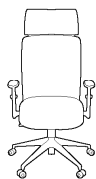

### Back Height

- High
- Medium
- Low

### Options

- Fixed height
- Soft wheel castors
- Seat slide
- Alloy high base
- Swivel only

#### High back – Adjustable arms

Overall: 64cm W x 56cm D  
Seat: 49cm W x 50cm D  
Seat height: 46cm – 70cm  
Head rest: 25cm W x 20cm H

#### Arm chair

Overall: 64cm W x 56cm D  
Seat: 49cm W x 50cm D  
Seat height: 46cm  
Back: 46cm W x 44cm H