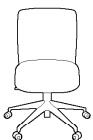

#### High back – Adjustable arms

Overall: 64cm W x 56cm D  
Seat: 49cm W x 50cm D  
Seat height: 46cm – 70cm  
Head rest: 25cm W x 20cm H

#### Medium back – Adjustable arm:

Overall: 64cm W x 56cm D  
Seat: 49cm W x 50cm D  
Seat height: 46cm – 58cm  
Back: 46cm W x 52cm H

#### Low back – Adjustable arms

Overall: 64cm W x 56cm D  
Seat: 49cm W x 50cm D  
Seat height: 46cm – 58cm  
Back: 46cm W x 44cm H