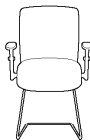

Arm chair

Overall: 64cm W x 56cm D
Seat: 49cm W x 50cm D
Seat height: 46cm
Back: 46cm W x 44cm H