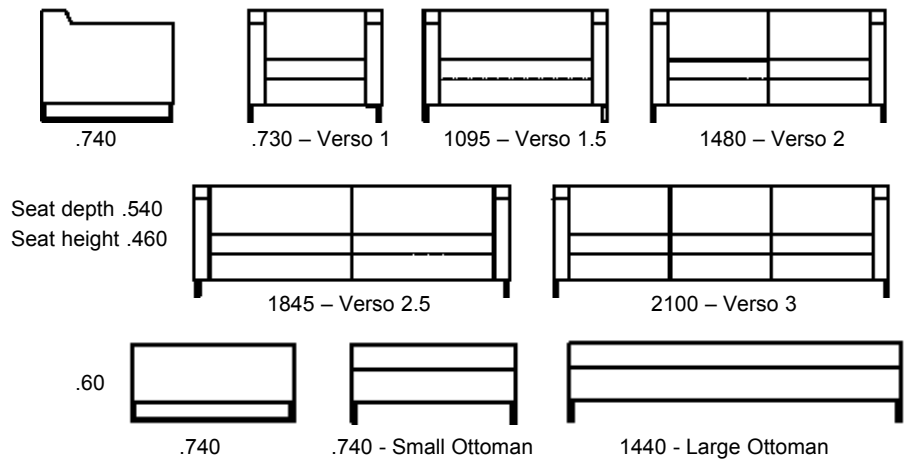

Verso

Features

- Distinctive drop arm design
- Fixed cushions
- Commercial quality frame
- Enduro cushions by Dunlop
- OH&S required 460mm seat height
- Compact design
- Made in Australia
- Polished chrome base frame
- Low fabric requirement

Application

- Reception
- Breakout
- Public seating

Back Height

- Chair / Lounge: 74cm
- Ottoman: 60cm

Options

- Coffee tables
- Compliments the Koji range

Fabric / Leather

- House leather
- Your leather / fabric

Description	Fab	Ltr
Verso 1 seat	4m	6m ²
Verso 1.5 seat	5m	7m ²
Verso 2 seat	7m	9m ²
Verso 2.5 seat	8m	11m ²
Verso 3 seat	9m	14m ²
Small Ottoman	2m	3m ²
Large Ottoman	4m	5m ²

- All nylon parts are recyclable
- Plywood is made from plantation timber
- Foam is CFC free and recyclable
- Glues are water based
- Aluminium components are recyclable
- Steel components are recyclable
- Packaging is reusable